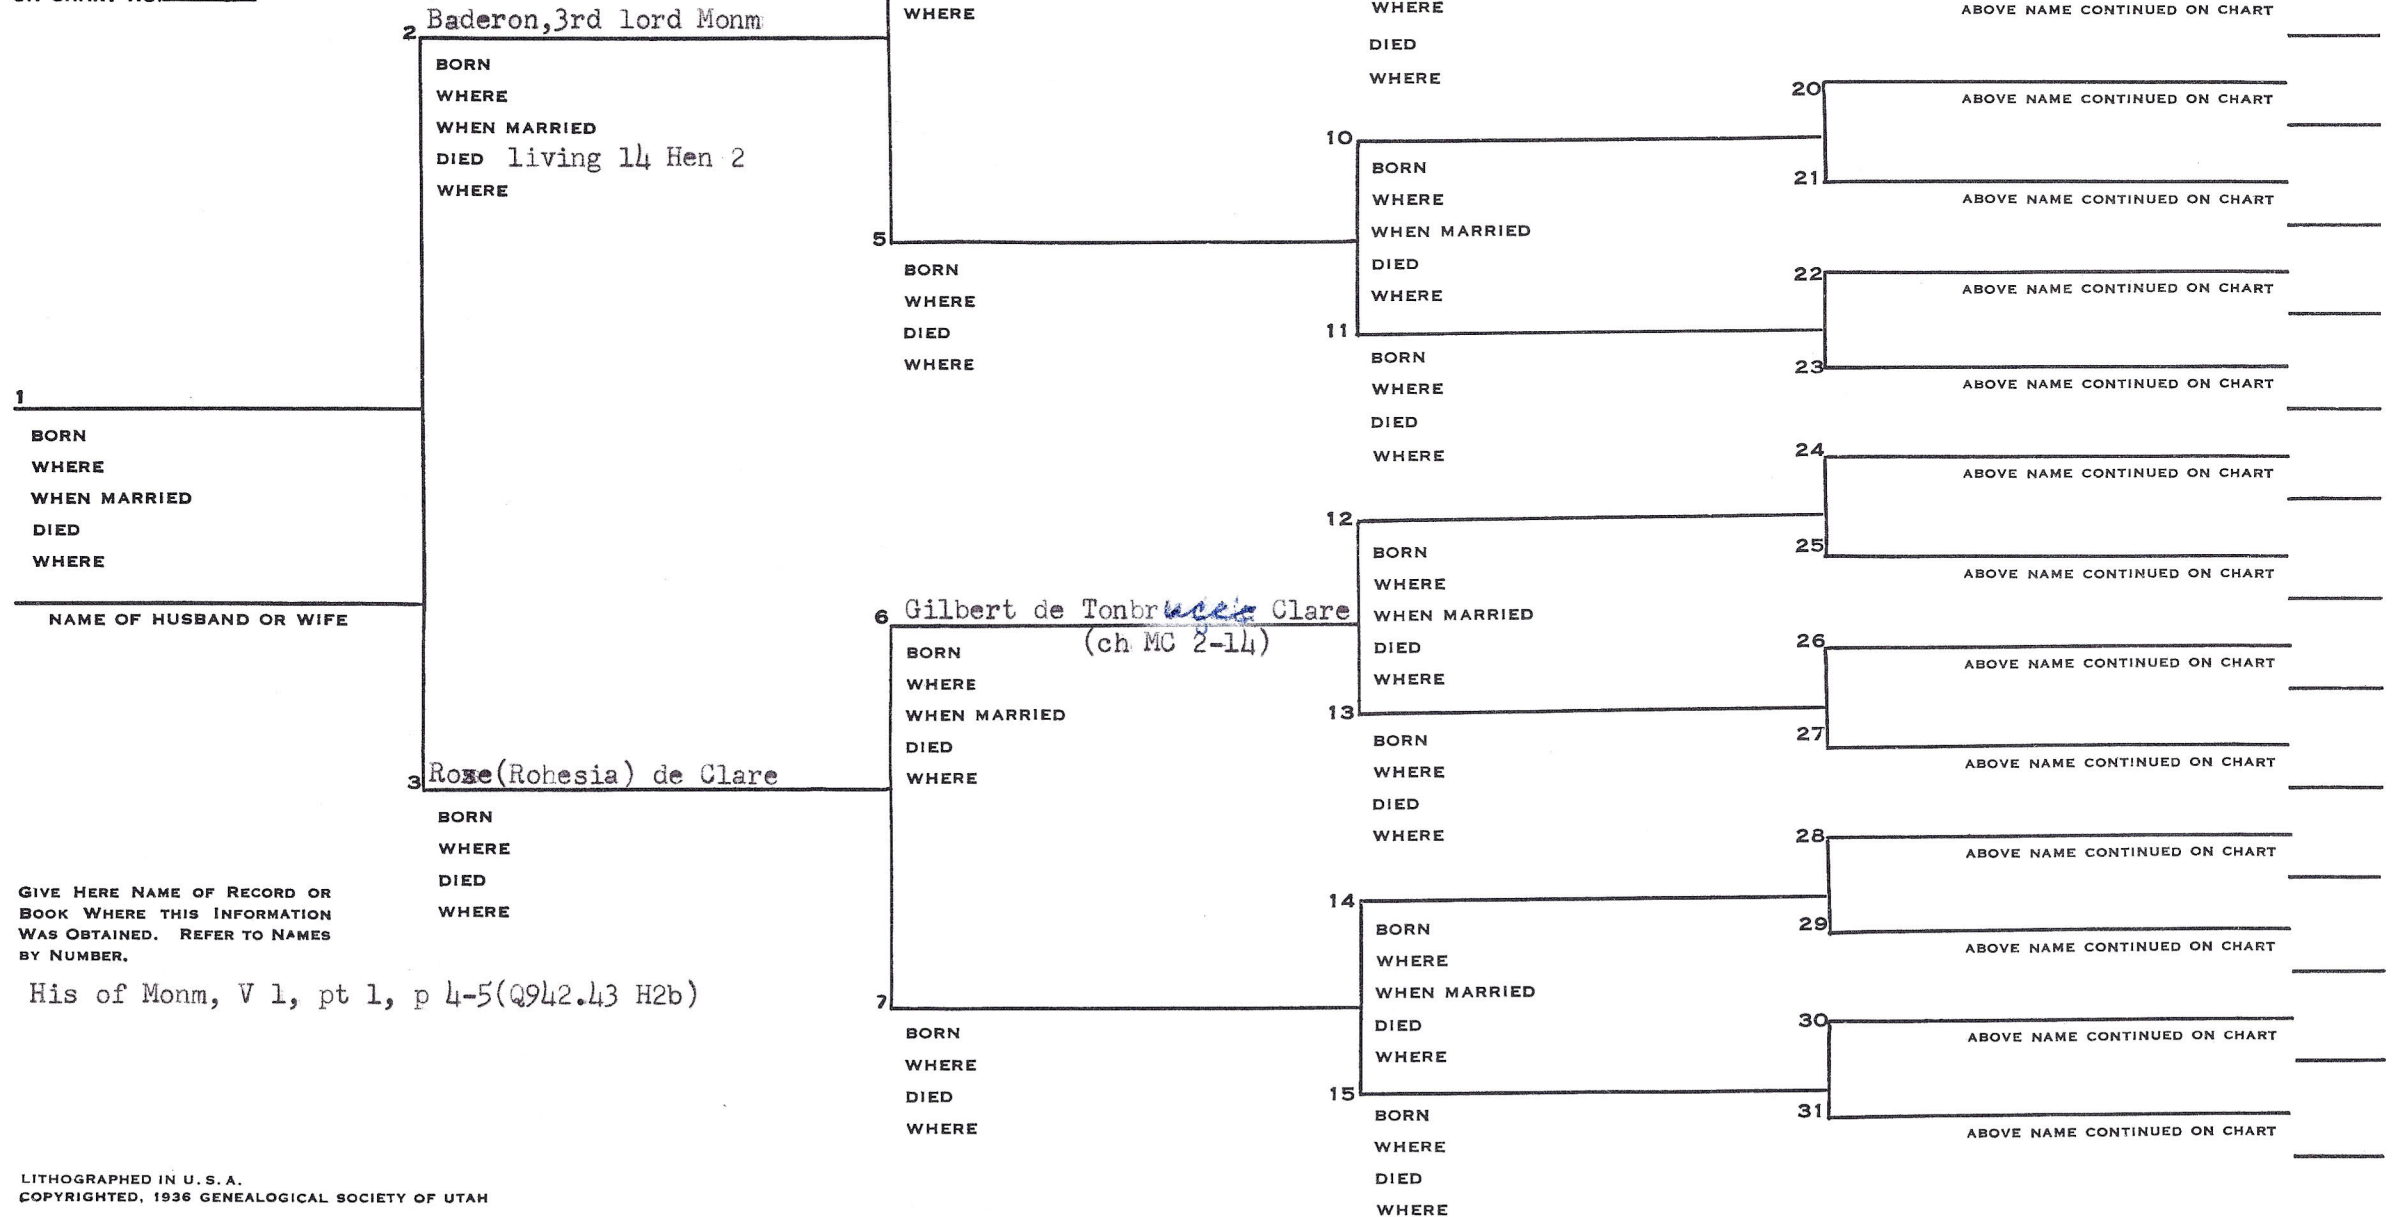

DATE

Theron S. Hall  
815 East 400 North  
Springville, Utah 84663

NAME OF PERSON SUBMITTING CHART

STREET ADDRESS

CITY

STATE

NO. 2 ON THIS CHART IS  
THE SAME PERSON AS NO. 16

ON CHART NO. 1375

# PEDIGREE CHART

Drogo or Drew  
de Baladon, a Norman CHART NO. 1375

GIVE HERE NAME OF RECORD OR  
BOOK WHERE THIS INFORMATION  
WAS OBTAINED. REFER TO NAMES  
BY NUMBER.

His of Monm, V 1, pt 1, p 4-5 (Q942.43 H2b)